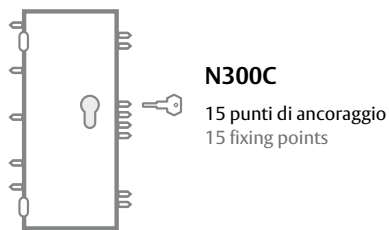

### Maximum performance

Thermal transmittance up to 1.2 W/m<sup>2</sup>k and acoustic insulation up to 44 dB thanks to the special panels and performance kit inserted inside the armored door.

## Versioni serratura / Lock versions